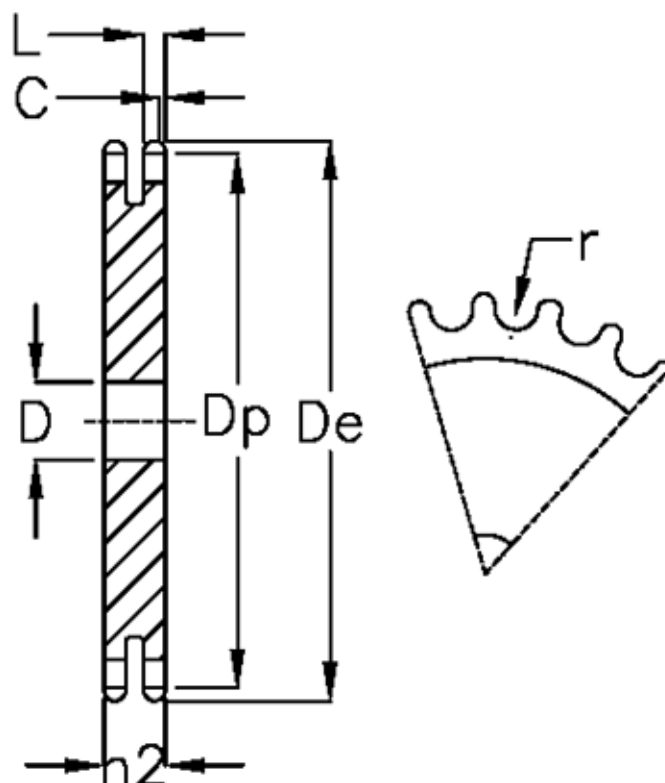

Article number: 616022005054

Description: Plate wheel 08 B-2 Z=54 duplex

Measures

C	= 1
D	= 25
De	= 224.1
Dp	= 218.43
For chain size	= 1/2 x 5/16
For chain type	= 08 B-2
h2	= 21
L	= 7

Number of teeth	= 54
r	= 8.51